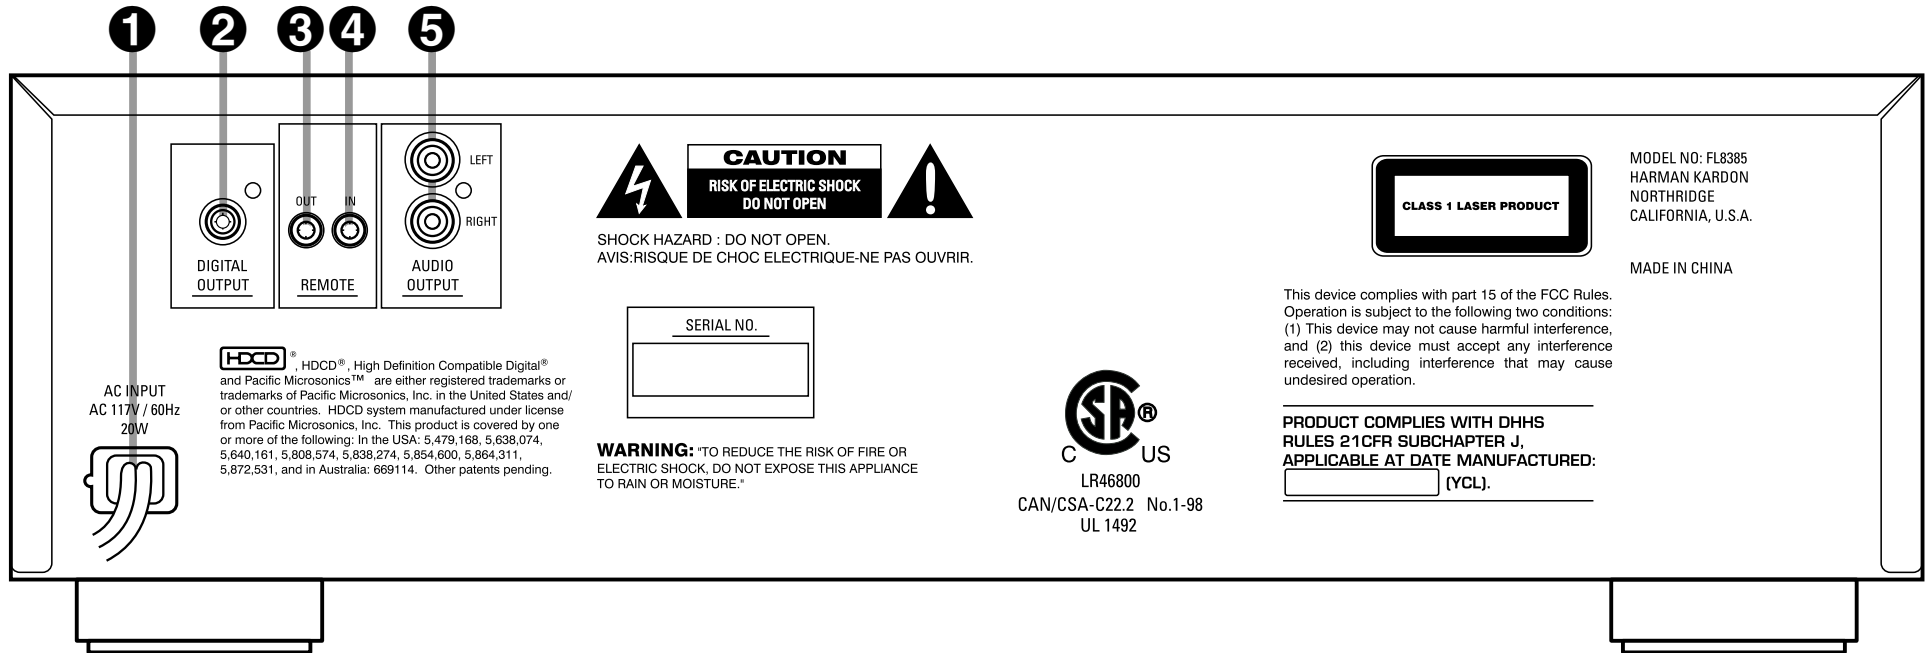

FL 8385 REAR-PANEL CONNECTIONS

- 1** AC Power Cord
- 2** Coaxial Digital Output
- 3** Remote Control Output

- 4** Remote Control Input
- 5** Analog Audio Outputs